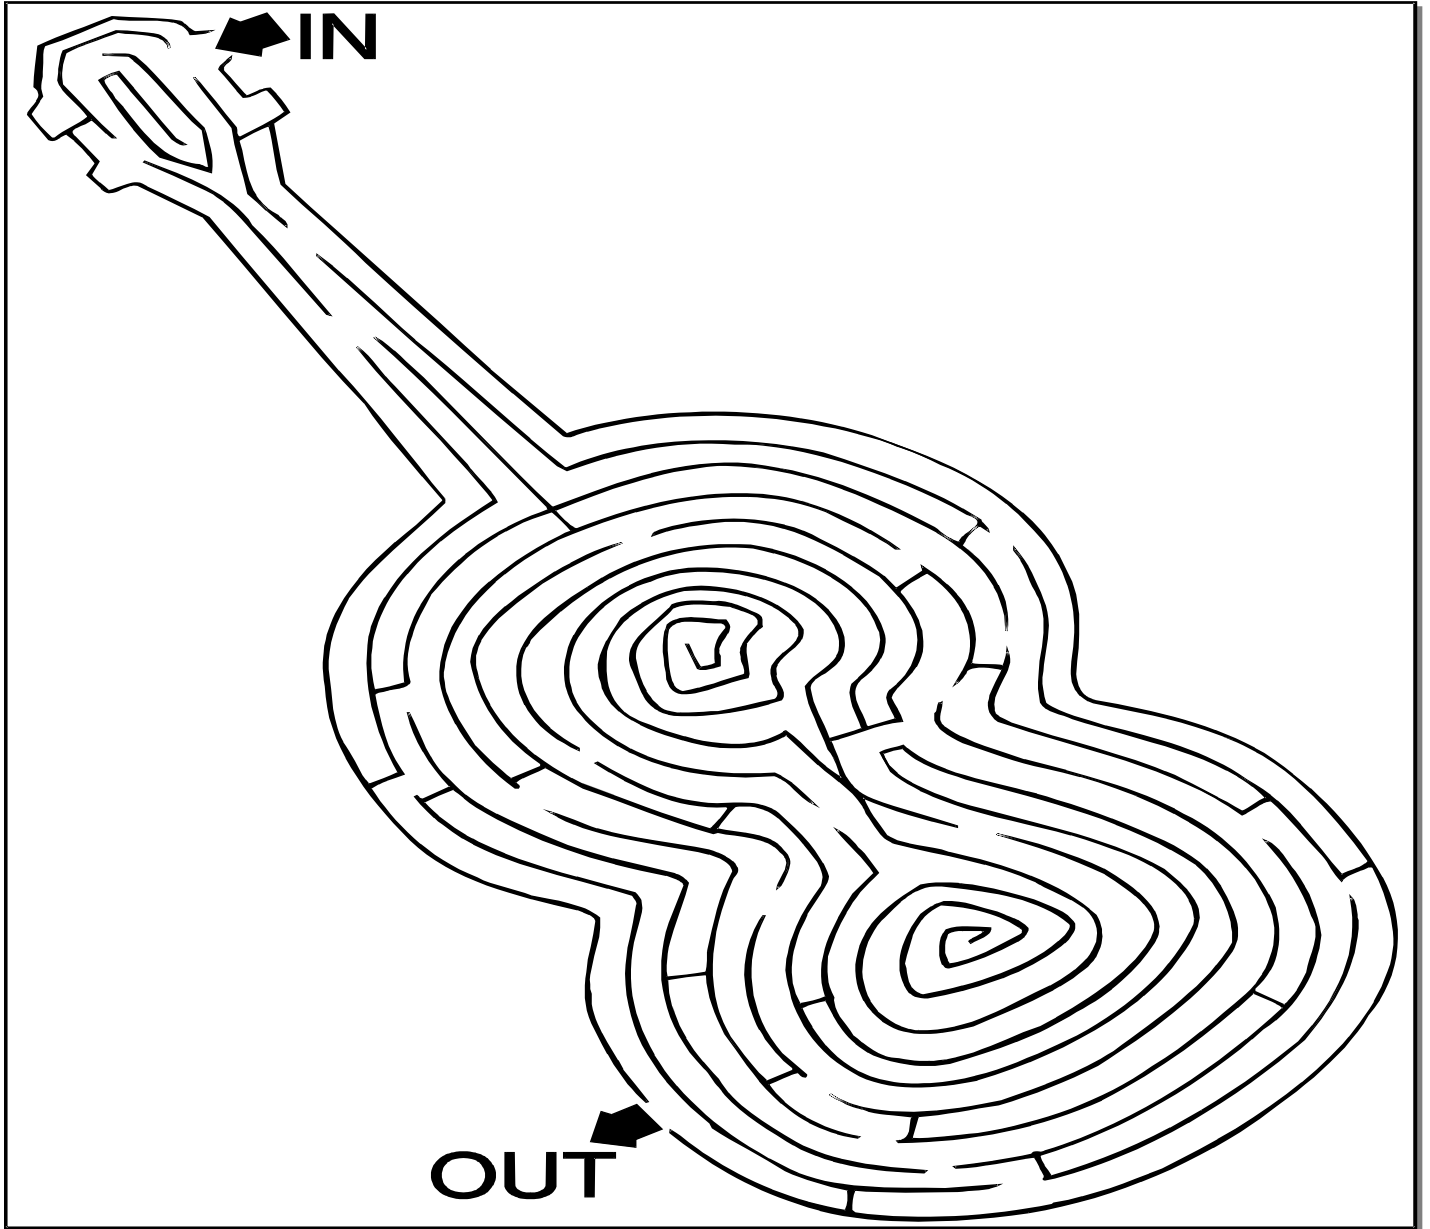

# Kids ESL Games - Guitar Handwriting & Maze Printable

Name: \_\_\_\_\_

Date: \_\_\_\_\_

Complete the maze and trace the letters.

It's a guitar.

Copyright © 2011 [www.kidseslgames.com](http://www.kidseslgames.com)